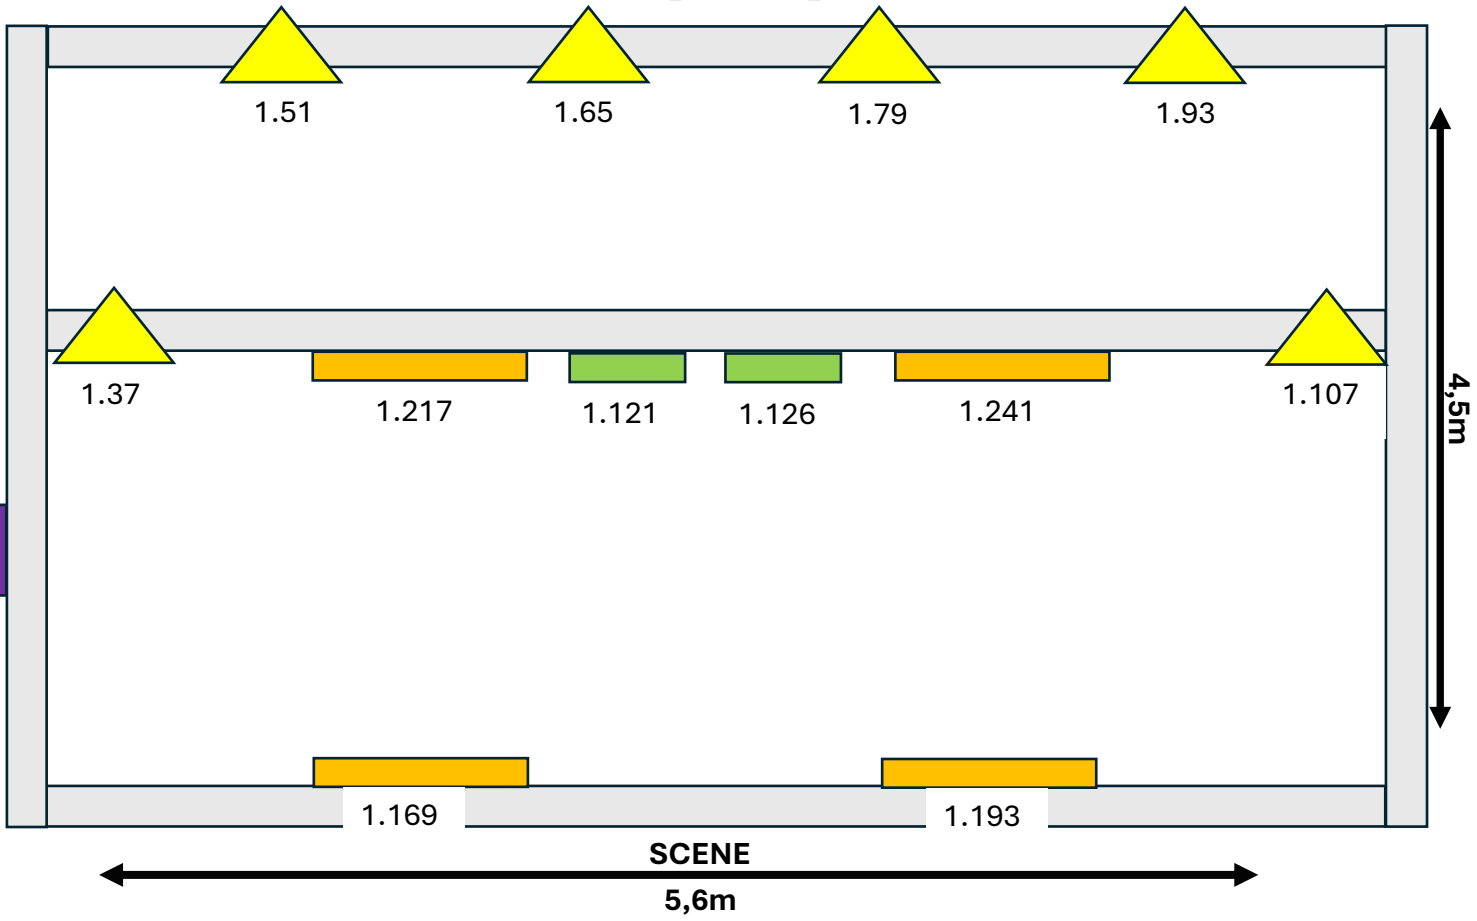

Scene7
Nørregade 7b
7400, Herning

Sound Specs Update
22th og January 2025

TYPE	PCS	PRODUCT
CONSOLE (FOH)	1	ALLEN & HEATH SQ7
STAGEBOX	1	ALLEN & HEATH GX4816
PA TOP	6	D&B T10
PA SUB	4	D&B Q-SUB
PA FILLS	2	D&B T10
AMPLIFIER	3	D&B D12
MONITOR	5	SEEBURG A6
AMPLIFIER	2	YAMAHA P7000S
MICROPHONE	5	SHURE SM57
MICROPHONE	4	SHURE BETA58
MICROPHONE	2	AKG C535B
MICROPHONE	1	SENNHEISER E906
MICROPHONE	1	SHURE SM86
MICROPHONE	2	KEL HM-1
MICROPHONE	5	SE7 (CONDENSOR)
MICROPHONE	1	RØDE NT-5 (CONDENSOR)
MICROPHONE	2	T-BONE EM1200 (CONDENSOR)
MICROPHONE	1	BETA91
MICROPHONE	5	SENNHEISER E605 (CLIP-ON)
MICROPHONE STAND	11	TALL STANDS W. BOOM
MICROPHONE STAND	9	SMALL LUMPFOOTED STANDS W. BOOM
MICROPHONE STAND	2	SOLOIST STANDS
LINEDRIVERS	2	MILLENIUM DI (MONO)
LINEDRIVERS	3	LD DI (MONO)
LINEDRIVERS	4	BSS DI (MONO)
LINEDRIVERS	2	RADIAL PRO2 DI (STEREO)

Scene7
Nørregade 7b
7400, Herning

Lighting and Stage Specs Update
22th og January 2025

TYPE	PCS	PRODUCT
FIXTURES	4	EUROLITE LED THEATRE COB 100 (FRONT)
	6	VARYTECH HERO SPOT 60
	4	ALKALITE TP-81
	2	ALKALITE VERSABAR 270
HAZE	1	LE MAITRE MVS HAZER
CONSOLE (FOH)	1	AVOLITE T2 ON PC W. TOUCH SCREEN
CONNECTION	2	DMX 5 PIN LINES

STAGE AREA		
STAGE	W 5,6 x D 4,5 x H 0,6 M.	
CLEARENCE	STAGE TO RIG	3,35 M.
POWER SOCKETS	ALL POWER SOCKETS ON STAGE ARE LK (DK) SOCKETS, WHICH DOESN'T DELIVER GROUNDING FOR SCHUKO PLUGS	

Scene 7 patch-plan

FRONTBRO

SYMBOL	NAME	COUNT	FIXTURE OPTIONS
	Eurolite LED Theatre COB 100 RGB+WW	4	9 channel mode
	Varytech Hero Spot 60	6	14 channel mode
	Alkalite TP-81	4	24 channel mode
	Alkalite Versabar 270	2	5 channel mode (RGB C1 STANDARD)
	Le Maitre MVS Hazer	1	4 ch. mode